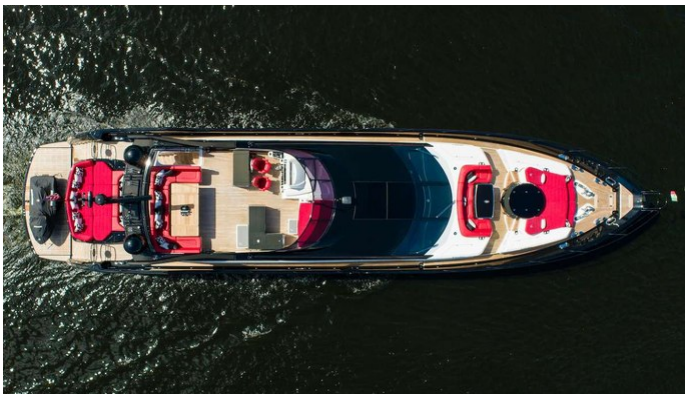

MORE PHOTOS, VIDEO OR INTERACTIVE DECK PLANS:

This document is not contractual. The yacht charters and their particulars displayed in the results above are displayed in good faith and whilst believed to be correct are not guaranteed. YachtCharterFleet.com does not warrant or assume any legal liability or responsibility for the accuracy, completeness, or usefulness of any information and/or images displayed. All information is subject to change without notice and is without warranty. Your preferred charter broker should provide you with yacht specifications, brochure and rates for your chosen dates during your charter yacht selection process. Starting prices are shown in a range of currencies for a one-week charter, unless otherwise indicated.