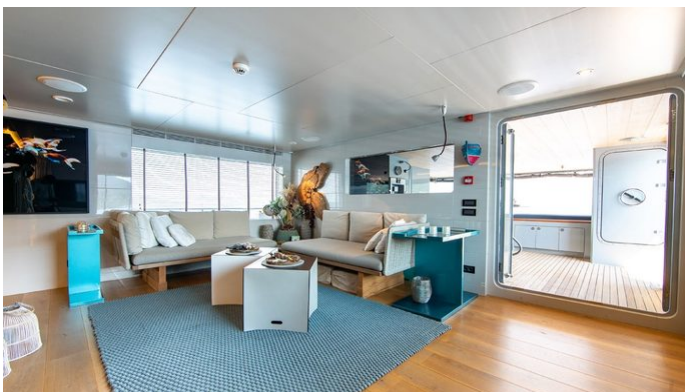

FOR MORE INFORMATION:

[CLICK HERE](#)

or SCAN QR CODE

MORE PHOTOS, VIDEO OR INTERACTIVE DECK PLANS:

[CLICK HERE](#)

SO'MAR YACHT CHARTER

Superyacht SO'MAR was built in 2015 by Tansu. She is a 37.92m / 124'5 motor yacht with exterior design by Tansu and interior styling by Tansu . So'Mar offers accommodation for up to 8 guests in 4 cabins with additional room for her crew of 6. She features a variety of amenities to ensure comfortable charter vacations. She also carries an impressive collection of toys as listed below.