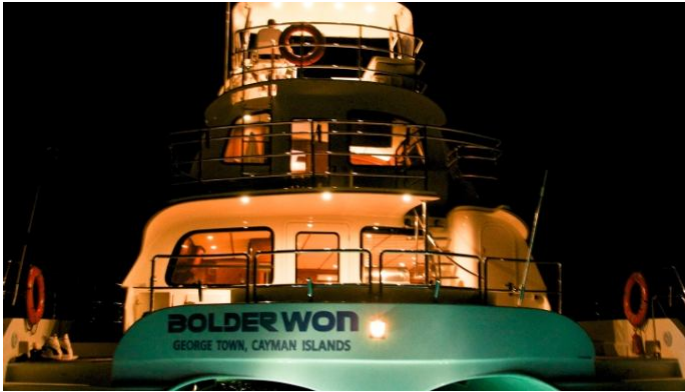

MORE PHOTOS, VIDEO OR INTERACTIVE DECK PLANS: