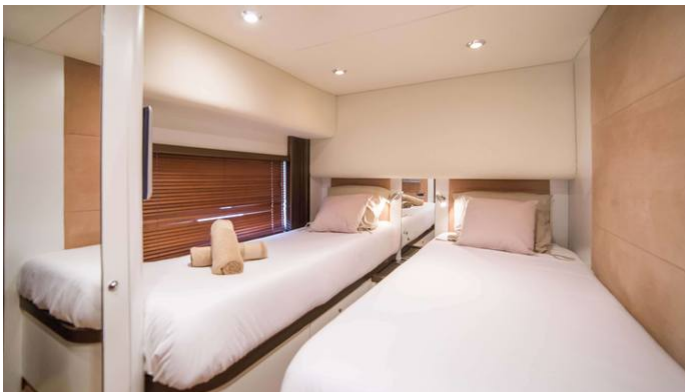

MORE PHOTOS, VIDEO OR INTERACTIVE DECK PLANS: