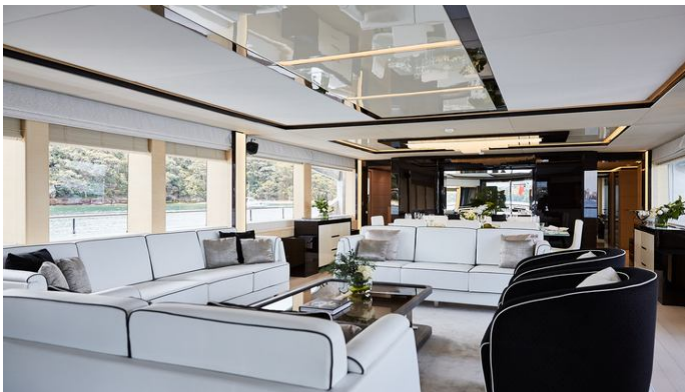

[CLICK HERE](#) 

or SCAN QR CODE

MORE PHOTOS, VIDEO OR INTERACTIVE DECK PLANS:

[CLICK HERE](#)

GHOST II YACHT CHARTER

Superyacht GHOST II was built in 2016 by Gulf Craft. She is a 37.3m / 122'5 Majesty 122 motor yacht with exterior design by Gulf Craft and interior styling by Gulf Craft . Ghost II offers accommodation for up to 12 guests in 5 cabins with additional room for her crew of 6. She features a variety of amenities to ensure comfortable charter vacations, including, Air Conditioning, Deck Jacuzzi, Stabilisers underway, Stabilizers at Anchor, WiFi connection on board, Swimming Platform & Underwater Lights. She also carries an impressive collection of toys as listed below.