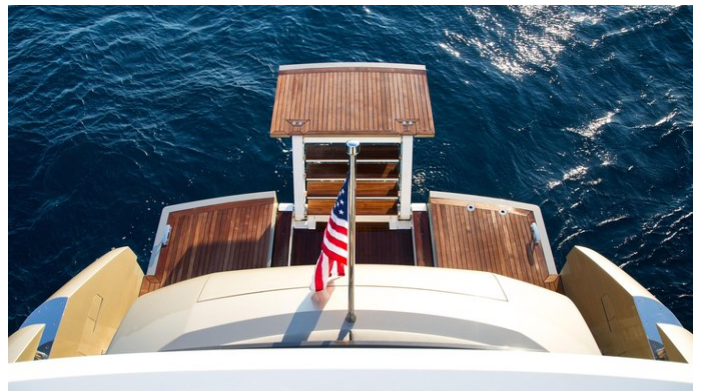

MORE PHOTOS, VIDEO OR INTERACTIVE DECK PLANS: