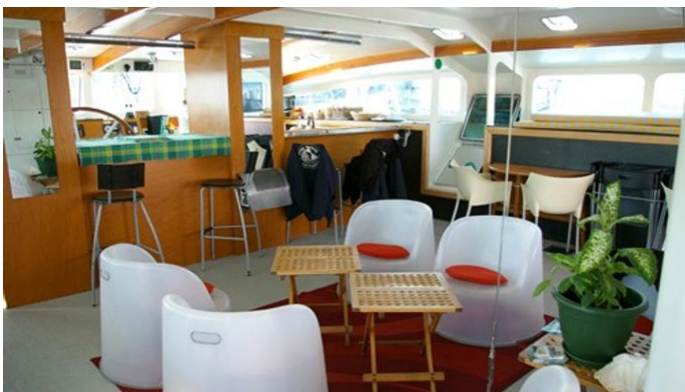

MORE PHOTOS, VIDEO OR INTERACTIVE DECK PLANS: