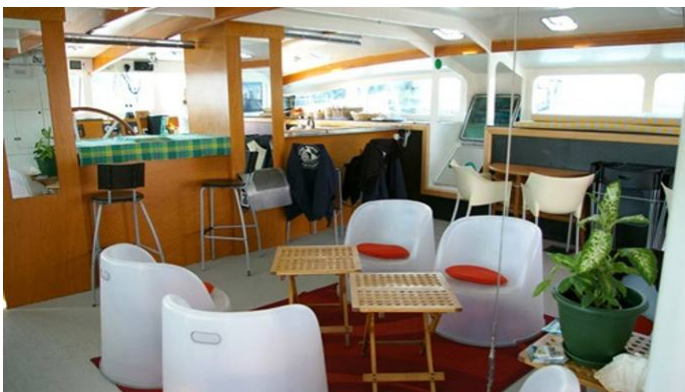

CRUISING SPEED
12 Knots

ACCOMMODATION

GUESTS	CABINS	CREW
16	8	3

CABIN CONFIGURATION
8 Double

CHARTER RATES

SUMMER
from
\$17,300 / week + expenses

WINTER
from
\$17,300 / week + expenses

Details correct as of 4 Apr, 2025

FOR MORE INFORMATION:

[CLICK HERE](#) 

or SCAN QR CODE

MORE PHOTOS, VIDEO OR INTERACTIVE DECK PLANS:

[CLICK HERE](#)

NAUTILUS 360 YACHT CHARTER

Superyacht NAUTILUS 360 was built in 2004 by Etoile Marine. She is a 24.6m / 80'9 motor/sailer yacht with exterior design by Etoile Marine and interior styling by Etoile Marine . Nautilus 360 offers accommodation for up to 16 guests in 8 cabins with additional room for her crew of 3. She features a variety of amenities to ensure comfortable charter vacations. She also carries an impressive collection of toys as listed below.

NAUTILUS 360 AMENITIES & TOYS

For a full up-to-date list of leisure facilities or amenities onboard Motor/Sailer Yacht Nautilus 360 please contact your Yacht Charter Broker prior to booking your vacation. If there is a particular water toy that you would like, but it is not listed, then it may be possible to rent this equipment for you.