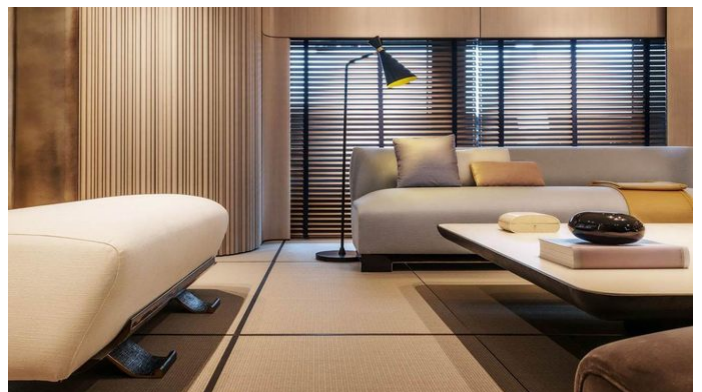

MORE PHOTOS, VIDEO OR INTERACTIVE DECK PLANS: