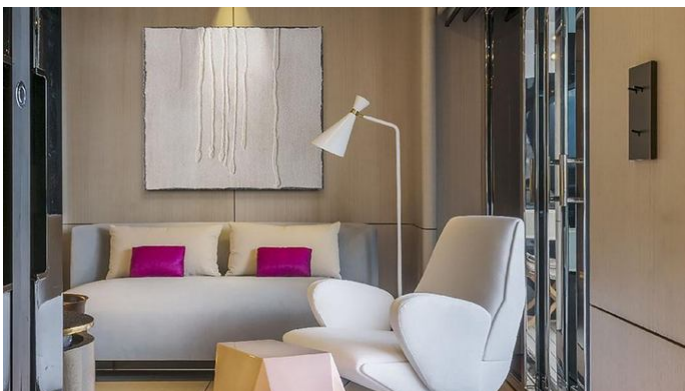

MORE PHOTOS, VIDEO OR INTERACTIVE DECK PLANS: