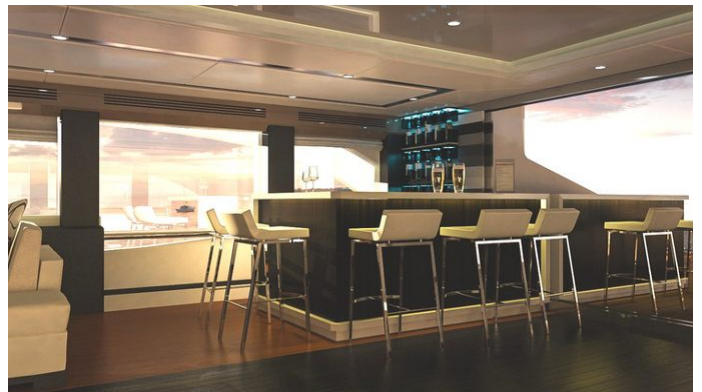

GUESTS CABINS CREW
16 8 14

CABIN CONFIGURATION
2 Master 6 Double/Twin

CHARTER RATES

SUMMER
from
\$74,000 / week + expenses

WINTER
from
\$85,000 / week + expenses

Details correct as of 19 Sep, 2024

FOR MORE INFORMATION:

[CLICK HERE](#) 

or SCAN QR CODE

MORE PHOTOS, VIDEO OR INTERACTIVE DECK PLANS:

[CLICK HERE](#)

SEAREX YACHT CHARTER

Superyacht SEAREX was built in 2018 by Offshore Yard. She is a 39m / 127'11 Custom motor yacht with exterior design by Offshore Yard and interior styling by Offshore Yard . Searex offers accommodation for up to 16 guests in 8 cabins with additional room for her crew of 14. She features a variety of amenities to ensure comfortable charter vacations, including, Air Conditioning, Deck Jacuzzi, Spa & Underwater Lights. She also carries an impressive collection of toys as listed below.

SEAREX AMENITIES & TOYS

Jacuzzi

Underwater Lights

Deck Jacuzzi

Spa

Air Conditioning

BBQ

For a full up-to-date list of leisure facilities or amenities onboard Motor Yacht Searex please contact your Yacht Charter Broker prior to booking your vacation. If there is a particular water toy that you would like, but it is not listed, then it may be possible to rent this equipment for you.