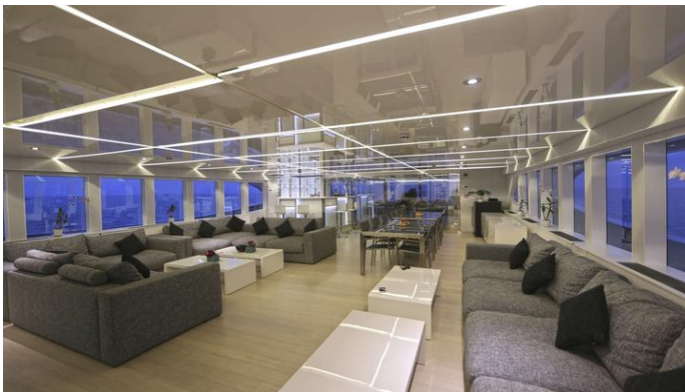

[CLICK HERE](#) 

or SCAN QR CODE

MORE PHOTOS, VIDEO OR INTERACTIVE DECK PLANS:

[CLICK HERE](#)

SEAREX YACHT CHARTER

Superyacht SEAREX was built in 2018 by Offshore Yard. She is a 39m / 127'11 Custom motor yacht with exterior design by Offshore Yard and interior styling by Offshore Yard . Searex offers accommodation for up to 16 guests in 8 cabins with additional room for her crew of 14. She features a variety of amenities to ensure comfortable charter vacations, including, Air Conditioning, Deck Jacuzzi, Spa & Underwater Lights. She also carries an impressive collection of toys as listed below.

SEAREX AMENITIES & TOYS

Jacuzzi

Underwater Lights

Deck Jacuzzi

Spa

Air Conditioning

BBQ

For a full up-to-date list of leisure facilities or amenities onboard Motor Yacht Searex please contact your Yacht Charter Broker prior to booking your vacation. If there is a particular water toy that you would like, but it is not listed, then it may be possible to rent this equipment for you.