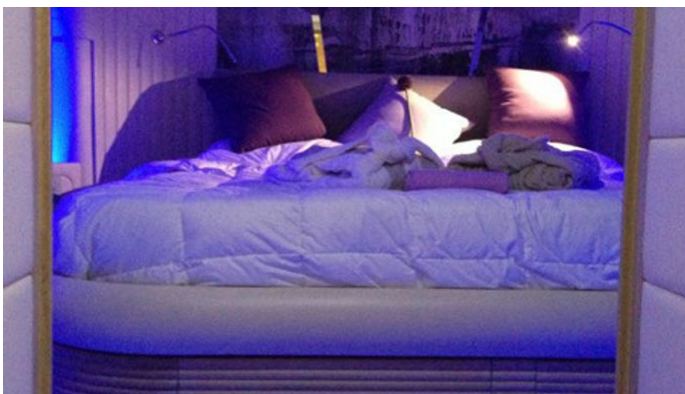

MORE PHOTOS, VIDEO OR INTERACTIVE DECK PLANS: