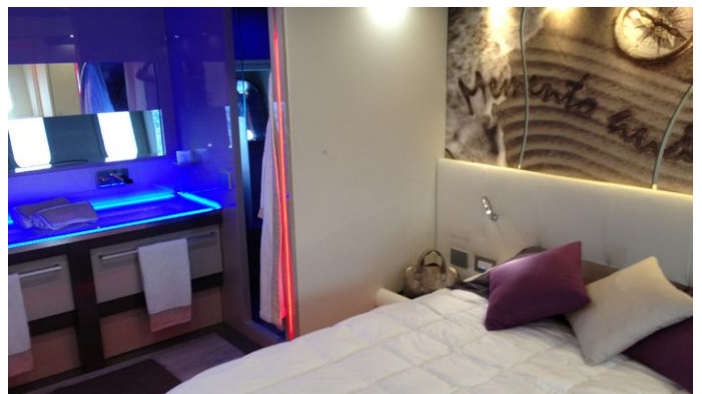

MORE PHOTOS, VIDEO OR INTERACTIVE DECK PLANS: