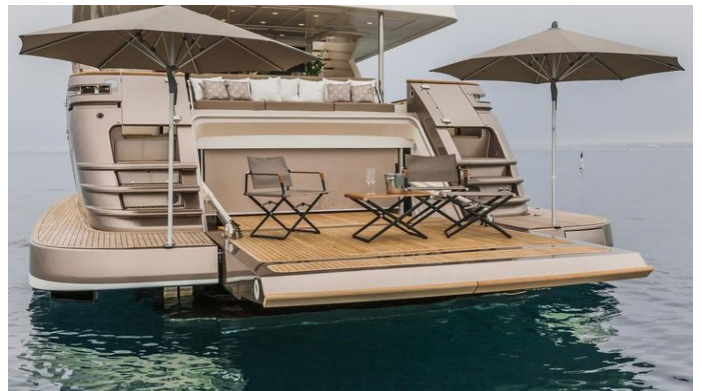

CRUISING SPEED
13.5 Knots

ACCOMMODATION

GUESTS	CABINS	CREW
10	5	5

CABIN CONFIGURATION

1 Master	3 Double
1 Twin	

CHARTER RATES

SUMMER
from
€75,000 / week + expenses

WINTER
from
€75,000 / week + expenses

Details correct as of 22 May, 2026

FOR MORE INFORMATION:

[CLICK HERE](#) 

or SCAN QR CODE

MORE PHOTOS, VIDEO OR INTERACTIVE DECK PLANS:

 [CLICK HERE](#)

CHECKOUT YACHT CHARTER

Superyacht CHECKOUT was built in 2015 by Custom Line. She is a 28.31m / 92'11 Navetta 28 motor yacht with exterior design by Zuccon and interior styling by Zuccon . Checkout offers accommodation for up to 10 guests in 5 cabins with additional room for her crew of 5. She features a variety of amenities to ensure comfortable charter vacations, including, Jacuzzi (on deck), Tender Garage, Swimming Platform & Air Conditioning. She also carries an impressive collection of toys as listed below.

CHECKOUT AMENITIES & TOYS

Tender Garage

Sun Deck

Hamman

Turkish Bath

Wi-Fi

Swimming Platform

At-Anchor Stabilizers

Sunpads

Deck Jacuzzi

Beach Club

Air Conditioning

For a full up-to-date list of leisure facilities or amenities onboard Motor Yacht Checkout please contact your Yacht Charter Broker prior to booking your vacation. If there is a particular water toy that you would like, but it is not listed, then it may be possible to rent this equipment for you.