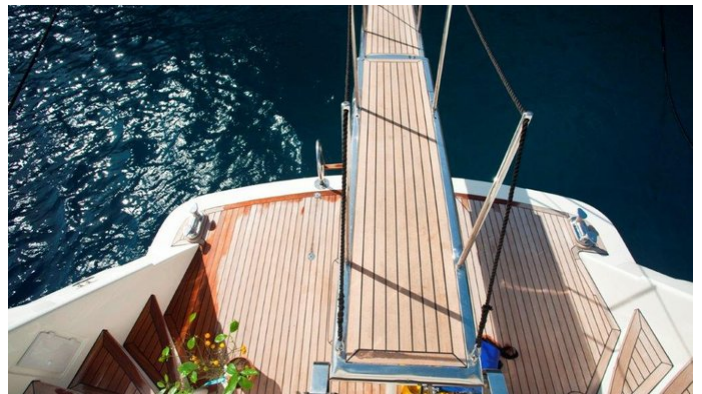

SVETI SKY

Yacht Charter Details for 'Sveti Sky', the 26m Superyacht built by Cantieri di Pisa

SPECIFICATIONS

LENGTH
26m / 85'4

BEAM DRAFT
6.28m / 20'7 2.54m / 8'4

YEAR REFIT
1984 2014

CRUISING SPEED
15 Knots

or SCAN QR CODE

MORE PHOTOS, VIDEO OR INTERACTIVE DECK PLANS:

[CLICK HERE](#)

SVETI SKY YACHT CHARTER

Superyacht SVETI SKY was built in 1984 by Cantieri di Pisa. She is a 26m / 85'4 motor yacht with exterior design by and interior styling by Cantieri di Pisa . Sveti Sky offers accommodation for up to 6 guests in 3 cabins with additional room for her crew of 3. She features a variety of amenities to ensure comfortable charter vacations, including, Air Conditioning & WiFi connection on board. She also carries an impressive collection of toys as listed below.

SVETI SKY AMENITIES & TOYS

Wi-Fi

Air Conditioning

For a full up-to-date list of leisure facilities or amenities onboard Motor Yacht Sveti Sky please contact your Yacht Charter Broker prior to booking your vacation. If there is a particular water toy that you would like, but it is not listed, then it may be possible to rent this equipment for you.