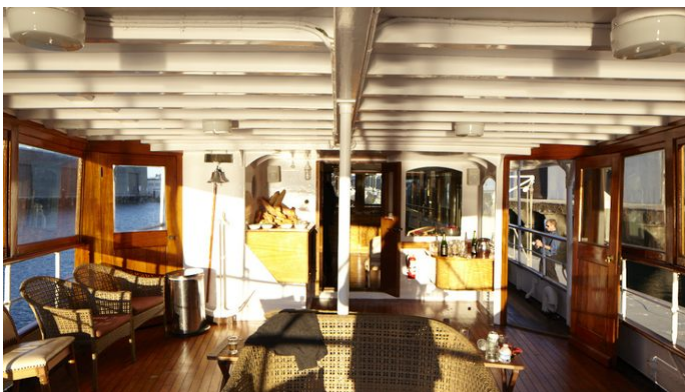

MORE PHOTOS, VIDEO OR INTERACTIVE DECK PLANS: