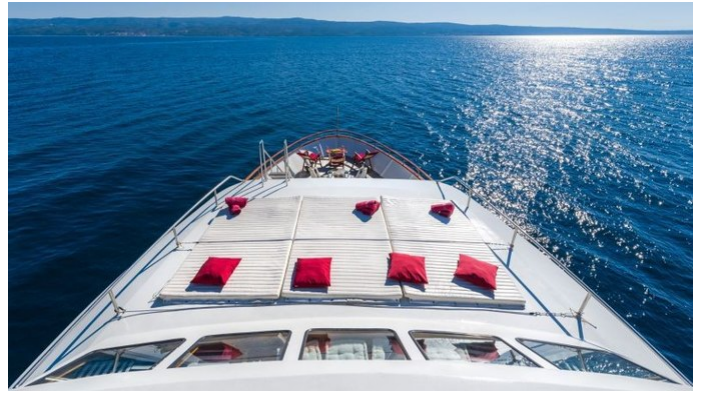

KORAB

Yacht Charter Details for 'Korab', the 25.5m Superyacht built by Custom

SPECIFICATIONS

LENGTH
25.5m / 83'8

BEAM
6.6m / 21'8

DRAFT
2.1m / 6'11

YEAR
2002

REFIT
2011

Details correct as of 20 Sep, 2024

FOR MORE INFORMATION:

[CLICK HERE](#) 

or SCAN QR CODE

MORE PHOTOS, VIDEO OR INTERACTIVE DECK PLANS:

[CLICK HERE](#)

KORAB YACHT CHARTER

Superyacht KORAB was built in 2002 by Custom. She is a 25.5m / 83'8 motor yacht with exterior design by . Korab offers accommodation for up to 12 guests in 6 cabins with additional room for her crew of 4. She features a variety of amenities to ensure comfortable charter vacations, including, Air Conditioning, Swimming Platform & WiFi connection on board. She also carries an impressive collection of toys as listed below.

KORAB AMENITIES & TOYS

Wi-Fi

Swimming Platform

Air Conditioning

For a full up-to-date list of leisure facilities or amenities onboard Motor Yacht Korab please contact your Yacht Charter Broker prior to booking your vacation. If there is a particular water toy that you would like, but it is not listed, then it may be possible to rent this equipment for you.