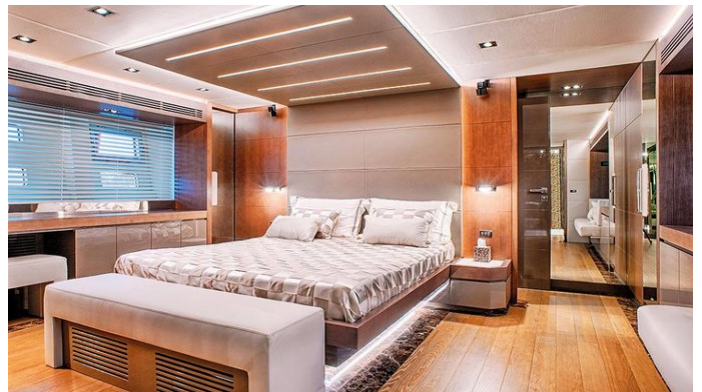

[CLICK HERE](#) 

or SCAN QR CODE

MORE PHOTOS, VIDEO OR INTERACTIVE DECK PLANS:

[CLICK HERE](#)

5 ACES YACHT CHARTER

Superyacht 5 ACES was built in 2015 by Amer. She is a 28.65m / 94' motor yacht with exterior design by . 5 Aces offers accommodation for up to 8 guests in 4 cabins with additional room for her crew of 4. She features a variety of amenities to ensure comfortable charter vacations, including, Air Conditioning, Stabilisers underway, Deck Jacuzzi & Stabilizers at Anchor. She also carries an impressive collection of toys as listed below.