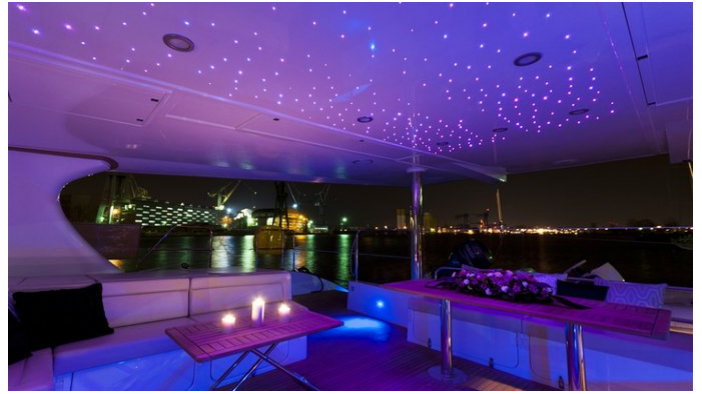

MORE PHOTOS, VIDEO OR INTERACTIVE DECK PLANS: