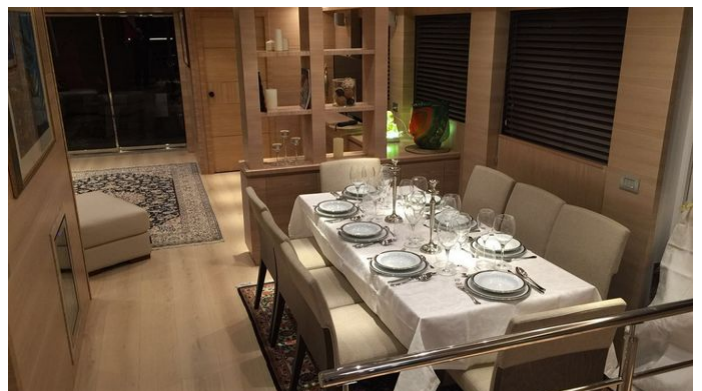

MORE PHOTOS, VIDEO OR INTERACTIVE DECK PLANS:

This document is not contractual. The yacht charters and their particulars displayed in the results above are displayed in good faith and whilst believed to be correct are not guaranteed. YachtCharterFleet.com does not warrant or assume any legal liability or responsibility for the accuracy, completeness, or usefulness of any information and/or images displayed. All information is subject to change without notice and is without warranty. Your preferred charter broker should provide you with yacht specifications, brochure and rates for your chosen dates during your charter yacht selection process. Starting prices are shown in a range of currencies for a one-week charter, unless otherwise indicated.