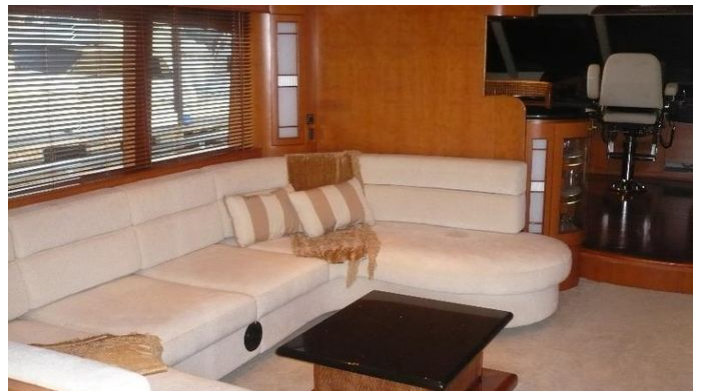

LADY MARGARET

Yacht Charter Details for 'Lady Margaret', the 19.5m Superyacht built by Horizon

SPECIFICATIONS

LENGTH
19.5m / 64'

BEAM DRAFT
5.5m / 18'1 1.67m / 5'6

YEAR REFIT
2008

CRUISING SPEED
10 Knots

ACCOMMODATION

GUESTS	CABINS	CREW
4	2	2

CABIN CONFIGURATION
1 Master 1 VIP

CHARTER RATES

SUMMER
from
\$18,900 / week + expenses

WINTER
from
\$18,900 / week + expenses

Details correct as of 20 Sep, 2024

FOR MORE INFORMATION:

[CLICK HERE](#) 

or SCAN QR CODE

MORE PHOTOS, VIDEO OR INTERACTIVE DECK PLANS:

[CLICK HERE](#)

LADY MARGARET YACHT CHARTER

Superyacht LADY MARGARET was built in 2008 by Horizon. She is a 19.5m / 64' motor yacht with exterior design by . Lady Margaret offers accommodation for up to 4 guests in 2 cabins with additional room for her crew of 2. She features a variety of amenities to ensure comfortable charter vacations, including, Air Conditioning & WiFi connection on board. She also carries an impressive collection of toys as listed below.

LADY MARGARET AMENITIES & TOYS

Wi-Fi

Air Conditioning

For a full up-to-date list of leisure facilities or amenities onboard Motor Yacht Lady Margaret please contact your Yacht Charter Broker prior to booking your vacation. If there is a particular water toy that you would like, but it is not listed, then it may be possible to rent this equipment for you.