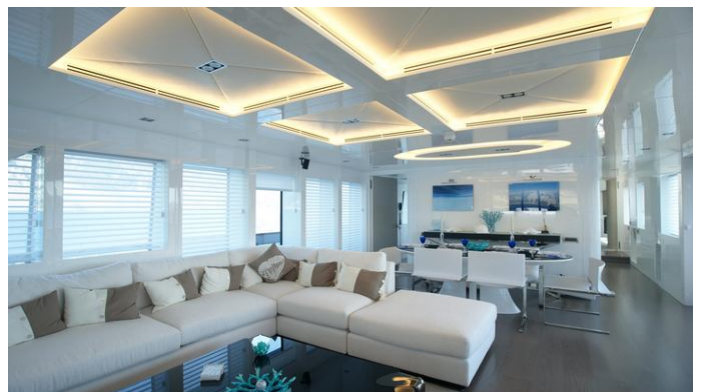

MORE PHOTOS, VIDEO OR INTERACTIVE DECK PLANS: