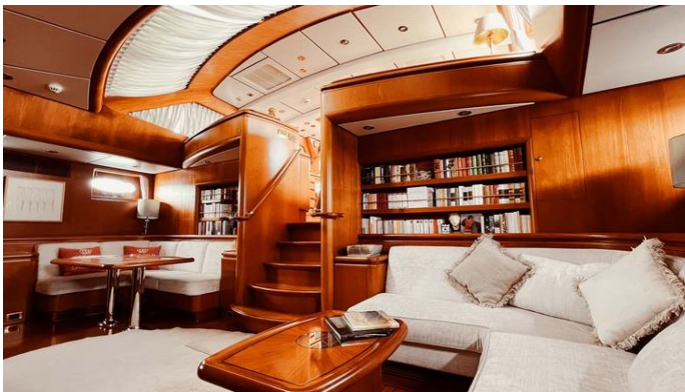

ACCOMMODATION

GUESTS	CABINS	CREW
6	3	3

CABIN CONFIGURATION
1 Master 2 Twin

CHARTER RATES

SUMMER
from
€44,000 / week + expenses

Details correct as of 3 Jul, 2026

FOR MORE INFORMATION:

[CLICK HERE](#) 

or SCAN QR CODE

MORE PHOTOS, VIDEO OR INTERACTIVE DECK PLANS:

 [CLICK HERE](#)

JERSEY PEARL YACHT CHARTER

Superyacht JERSEY PEARL was built in 2000 by Holland Jachtbouw. She is a 30.5m / 100'1 sail yacht with exterior design by Hoek Design and interior styling by Hoek Design . Jersey Pearl offers accommodation for up to 6 guests in 3 cabins with additional room for her crew of 3. She features a variety of amenities to ensure comfortable charter vacations, including, Air Conditioning & WiFi connection on board. She also carries an impressive collection of toys as listed below.

JERSEY PEARL AMENITIES & TOYS

Wi-Fi

Air Conditioning

For a full up-to-date list of leisure facilities or amenities onboard Sail Yacht Jersey Pearl please contact your Yacht Charter Broker prior to booking your vacation. If there is a particular water toy that you would like, but it is not listed, then it may be possible to rent this equipment for you.