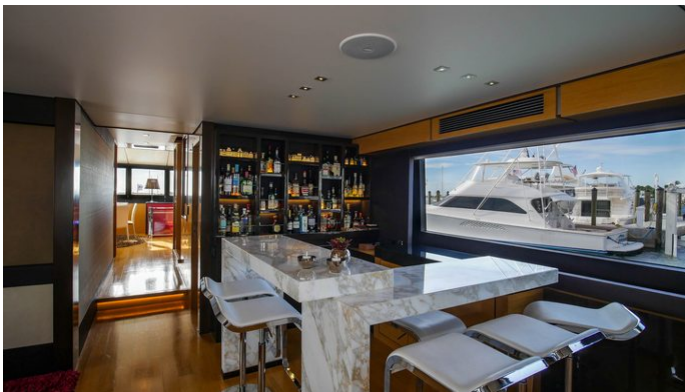

MORE PHOTOS, VIDEO OR INTERACTIVE DECK PLANS: