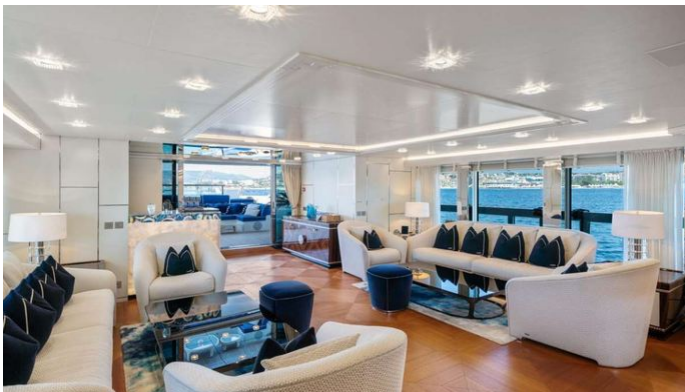

MORE PHOTOS, VIDEO OR INTERACTIVE DECK PLANS:

This document is not contractual. The yacht charters and their particulars displayed in the results above are displayed in good faith and whilst believed to be correct are not guaranteed. YachtCharterFleet.com does not warrant or assume any legal liability or responsibility for the accuracy, completeness, or usefulness of any information and/or images displayed. All information is subject to change without notice and is without warranty. Your preferred charter broker should provide you with yacht specifications, brochure and rates for your chosen dates during your charter yacht selection process. Starting prices are shown in a range of currencies for a one-week charter, unless otherwise indicated.