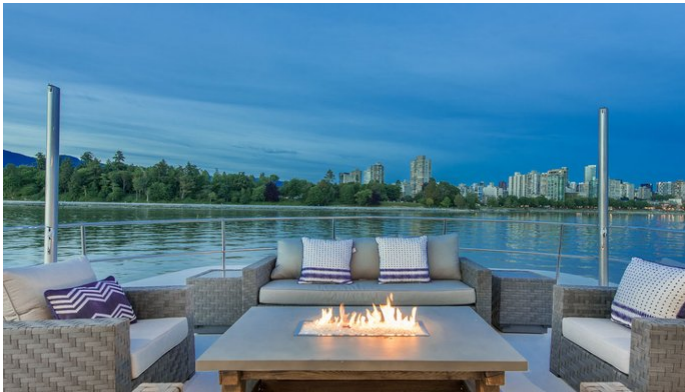

CRUISING SPEED
10 Knots

ACCOMMODATION

GUESTS	CABINS	CREW
12	5	7

CABIN CONFIGURATION
1 Master 4 VIP

CHARTER RATES

SUMMER
from
\$160,000 / week + expenses

WINTER
from
\$160,000 / week + expenses

Details correct as of 20 Sep, 2024

FOR MORE INFORMATION:

[CLICK HERE](#)

or SCAN QR CODE

MORE PHOTOS, VIDEO OR INTERACTIVE DECK PLANS:

[CLICK HERE](#)

ASCENTE YACHT CHARTER

Superyacht ASCENTE was built in 1994 by Bradley. She is a 34.14m / 112' Westport 112 motor yacht with exterior design by Gregory Marshall and interior styling by Gregory Marshall . Ascente offers accommodation for up to 12 guests in 5 cabins with additional room for her crew of 7. She features a variety of amenities to ensure comfortable charter vacations. She also carries an impressive collection of toys as listed below.