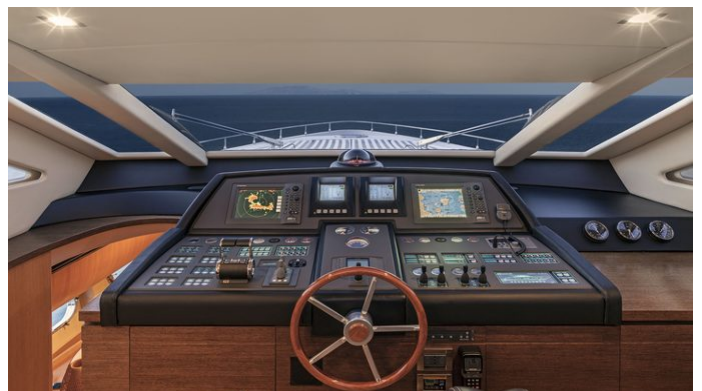

MORE PHOTOS, VIDEO OR INTERACTIVE DECK PLANS:

This document is not contractual. The yacht charters and their particulars displayed in the results above are displayed in good faith and whilst believed to be correct are not guaranteed. YachtCharterFleet.com does not warrant or assume any legal liability or responsibility for the accuracy, completeness, or usefulness of any information and/or images displayed. All information is subject to change without notice and is without warranty. Your preferred charter broker should provide you with yacht specifications, brochure and rates for your chosen dates during your charter yacht selection process. Starting prices are shown in a range of currencies for a one-week charter, unless otherwise indicated.