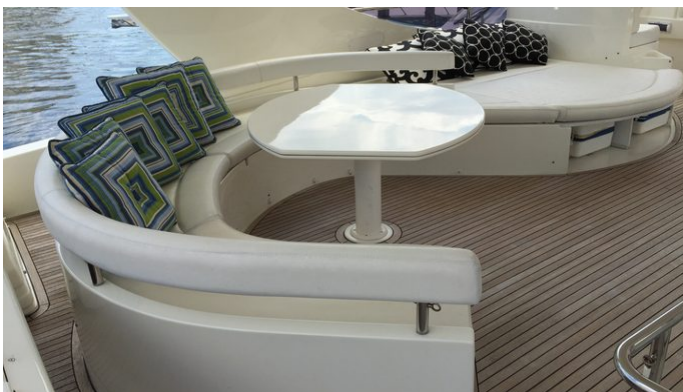

CRUISING SPEED
27 Knots

ACCOMMODATION

GUESTS CABINS CREW
8 **4** **3**

CABIN CONFIGURATION
1 Master 2 Double
1 Twin

CHARTER RATES

SUMMER
from
\$28,500 / week + expenses

WINTER
from
\$28,500 / week + expenses

Details correct as of 20 Sep, 2024

FOR MORE INFORMATION:

[CLICK HERE](#) 

or SCAN QR CODE

MORE PHOTOS, VIDEO OR INTERACTIVE DECK PLANS:

[CLICK HERE](#)

KARMA YACHT CHARTER

Superyacht KARMA was built in 2007 by Ferretti Yachts. She is a 23.77m / 78' motor yacht with exterior design by . Karma offers accommodation for up to 8 guests in 4 cabins with additional room for her crew of 3. She features a variety of amenities to ensure comfortable charter vacations, including, Air Conditioning, Stabilizers at Anchor & Stabilisers underway. She also carries an impressive collection of toys as listed below.

KARMA AMENITIES & TOYS

Stabilizers Underway

At-Anchor Stabilizers

Air Conditioning

For a full up-to-date list of leisure facilities or amenities onboard Motor Yacht Karma please contact your Yacht Charter Broker prior to booking your vacation. If there is a particular water toy that you would like, but it is not listed, then it may be possible to rent this equipment for you.