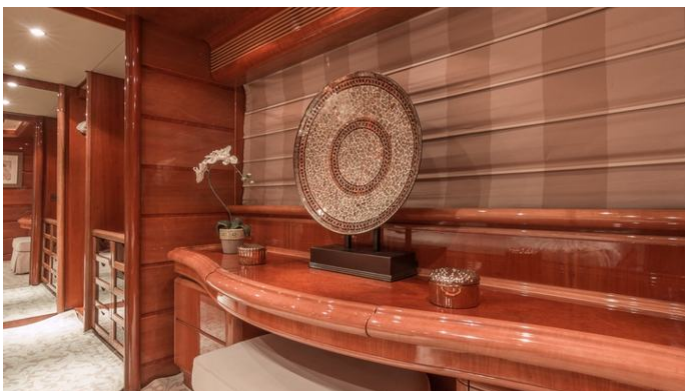

MORE PHOTOS, VIDEO OR INTERACTIVE DECK PLANS: