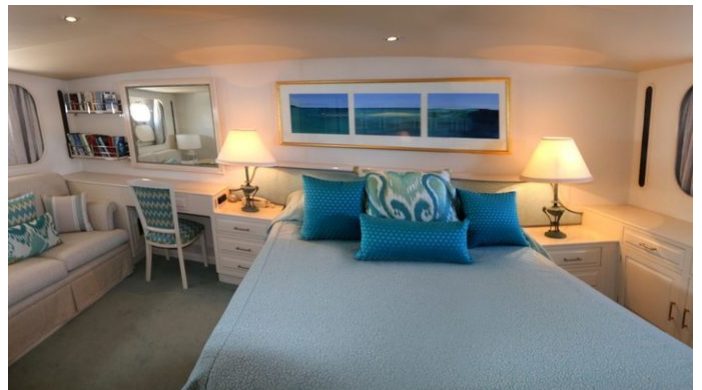

MORE PHOTOS, VIDEO OR INTERACTIVE DECK PLANS: