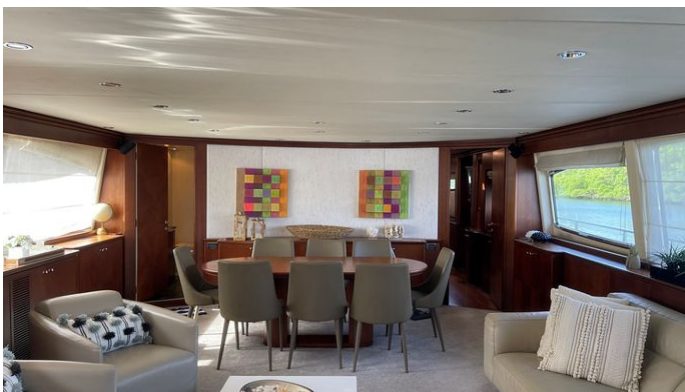

MORE PHOTOS, VIDEO OR INTERACTIVE DECK PLANS: