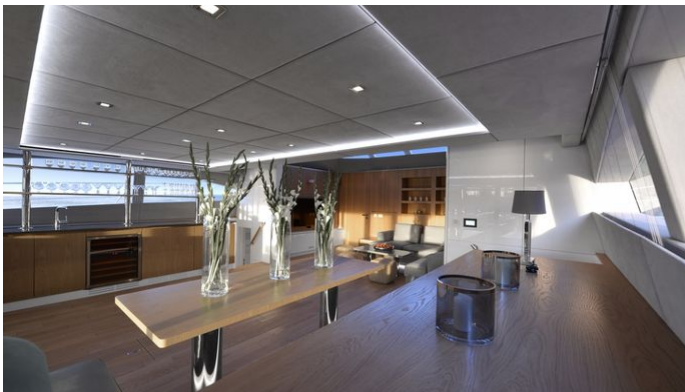

Details correct as of 19 Sep, 2024

FOR MORE INFORMATION:

[CLICK HERE](#) 

or SCAN QR CODE

MORE PHOTOS, VIDEO OR INTERACTIVE DECK PLANS:

[CLICK HERE](#)

BLUE BELLY YACHT CHARTER

Superyacht BLUE BELLY was built in 2015 by Sunreef Yachts. She is a 23.96m / 78'7 80 Sunreef Power motor yacht with exterior design by Sunreef Yachts and interior styling by Sunreef Yachts . Blue Belly offers accommodation for up to 8 guests in 4 cabins with additional room for her crew of . She features a variety of amenities to ensure comfortable charter vacations. She also carries an impressive collection of toys as listed below.

BLUE BELLY AMENITIES & TOYS

For a full up-to-date list of leisure facilities or amenities onboard Motor Yacht Blue Belly please contact your Yacht Charter Broker prior to booking your vacation. If there is a particular water toy that you would like, but it is not listed, then it may be possible to rent this equipment for you.