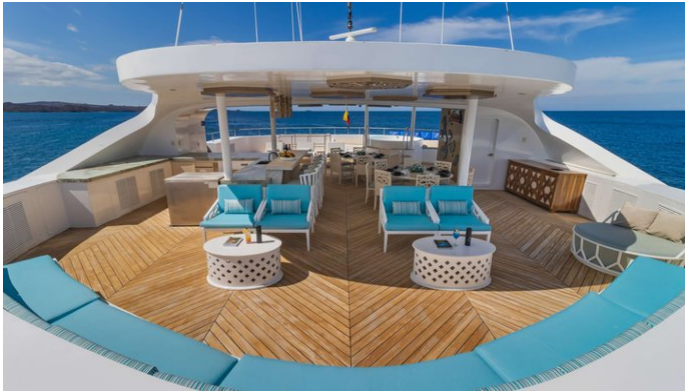

MORE PHOTOS, VIDEO OR INTERACTIVE DECK PLANS: