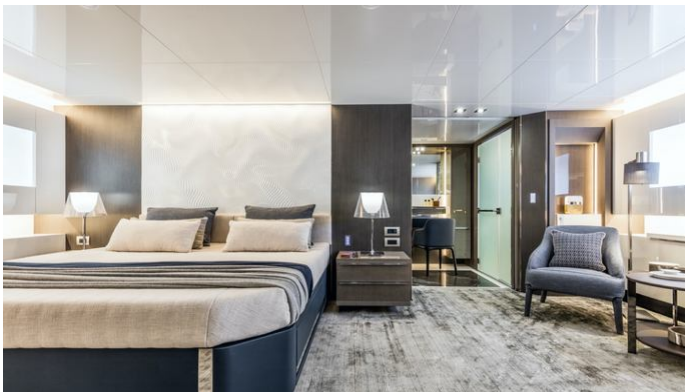

MORE PHOTOS, VIDEO OR INTERACTIVE DECK PLANS: