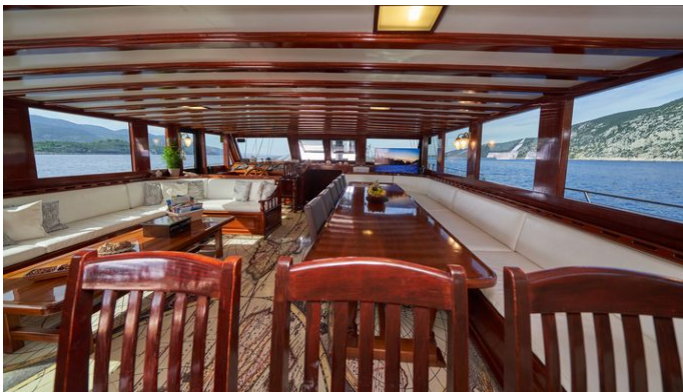

CRUISING SPEED
8 Knots

ACCOMMODATION

GUESTS	CABINS	CREW
16	8	5

CABIN CONFIGURATION

1 Master	1 VIP
4 Double	2 Twin

CHARTER RATES

SUMMER
from
€40,000 / week + expenses

WINTER
from
€40,000 / week + expenses

Details correct as of 20 Sep, 2024

FOR MORE INFORMATION:

[CLICK HERE](#) 

or SCAN QR CODE

MORE PHOTOS, VIDEO OR INTERACTIVE DECK PLANS:

[CLICK HERE](#)

STELLA MARIS YACHT CHARTER

Superyacht STELLA MARIS was built in 2004 by Custom. She is a 38m / 124'8 sail yacht with exterior design by . Stella Maris offers accommodation for up to 16 guests in 8 cabins with additional room for her crew of 5. She features a variety of amenities to ensure comfortable charter vacations. She also carries an impressive collection of toys as listed below.

STELLA MARIS AMENITIES & TOYS

Sun Deck

Gym Equipment

Outdoor Shower

Wi-Fi

Sunpads

Deck Jacuzzi

For a full up-to-date list of leisure facilities or amenities onboard Sail Yacht Stella Maris please contact your Yacht Charter Broker prior to booking your vacation. If there is a particular water toy that you would like, but it is not listed, then it may be possible to rent this equipment for you.