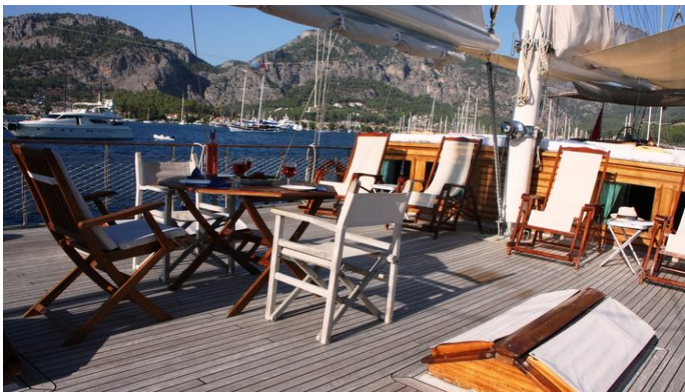

MORE PHOTOS, VIDEO OR INTERACTIVE DECK PLANS: