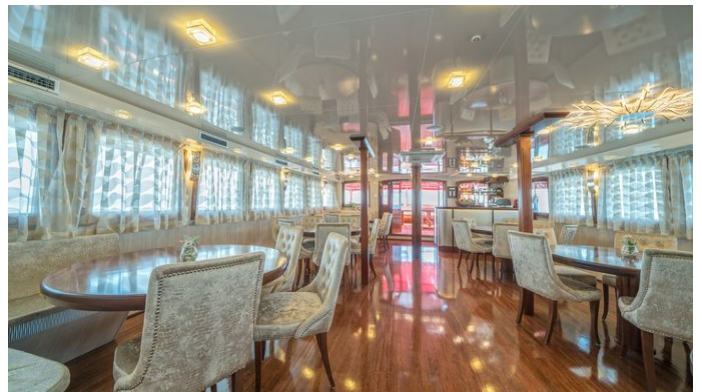

MORE PHOTOS, VIDEO OR INTERACTIVE DECK PLANS: