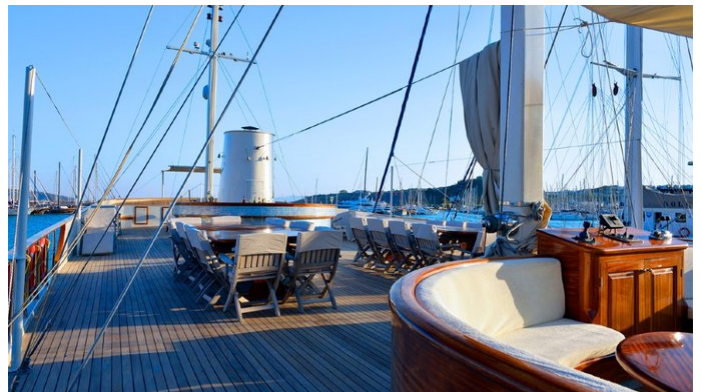

FOR MORE INFORMATION:

[CLICK HERE](#) 

or SCAN QR CODE

MORE PHOTOS, VIDEO OR INTERACTIVE DECK PLANS:

[CLICK HERE](#)

ELARA 1 YACHT CHARTER

Superyacht ELARA 1 was built in 2010 by Bodrum Shipyard. She is a 41m / 134'6 motor yacht with exterior design by . Elara 1 offers accommodation for up to 24 guests in 12 cabins with additional room for her crew of . She features a variety of amenities to ensure comfortable charter vacations. She also carries an impressive collection of toys as listed below.

ELARA 1 AMENITIES & TOYS

For a full up-to-date list of leisure facilities or amenities onboard Motor Yacht Elara 1 please contact your Yacht Charter Broker prior to booking your vacation. If there is a particular water toy that you would like, but it is not listed, then it may be possible to rent this equipment for you.