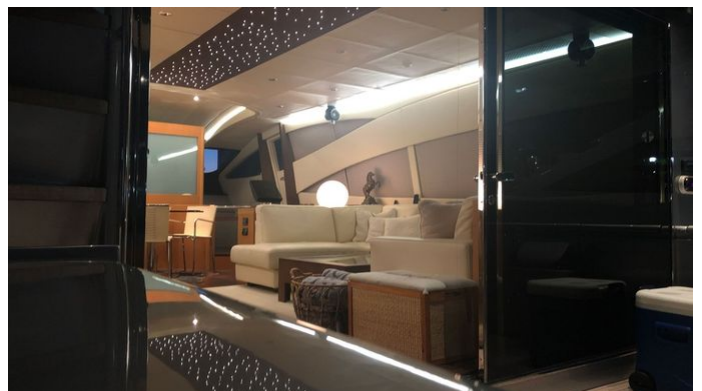

MORE PHOTOS, VIDEO OR INTERACTIVE DECK PLANS: