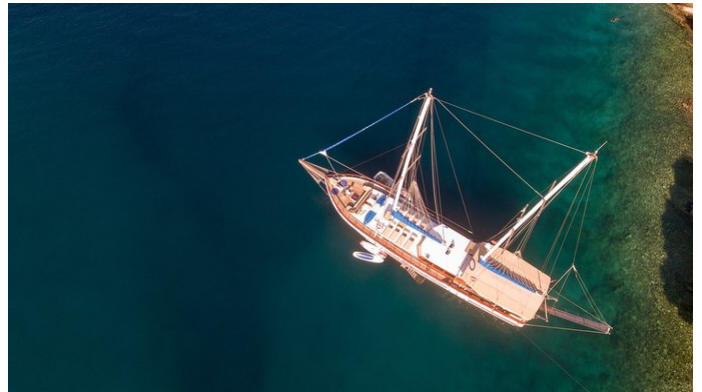

MALENA

Yacht Charter Details for 'Malena', the 27m Superyacht built by Custom

SPECIFICATIONS

LENGTH
27m / 88'7

BEAM
6.4m / 21'

DRAFT
2.6m / 8'6

YEAR
1997

REFIT
2013

FOR MORE INFORMATION:

[CLICK HERE](#) 

or SCAN QR CODE

MORE PHOTOS, VIDEO OR INTERACTIVE DECK PLANS:

[CLICK HERE](#)

MALENA YACHT CHARTER

Superyacht MALENA was built in 1997 by Custom. She is a 27m / 88'7 sail yacht with exterior design by . Malena offers accommodation for up to 10 guests in 5 cabins with additional room for her crew of 4. She features a variety of amenities to ensure comfortable charter vacations. She also carries an impressive collection of toys as listed below.

MALENA AMENITIES & TOYS

Wi-Fi

Sunpads

Air Conditioning

For a full up-to-date list of leisure facilities or amenities onboard Sail Yacht Malena please contact your Yacht Charter Broker prior to booking your vacation. If there is a particular water toy that you would like, but it is not listed, then it may be possible to rent this equipment for you.