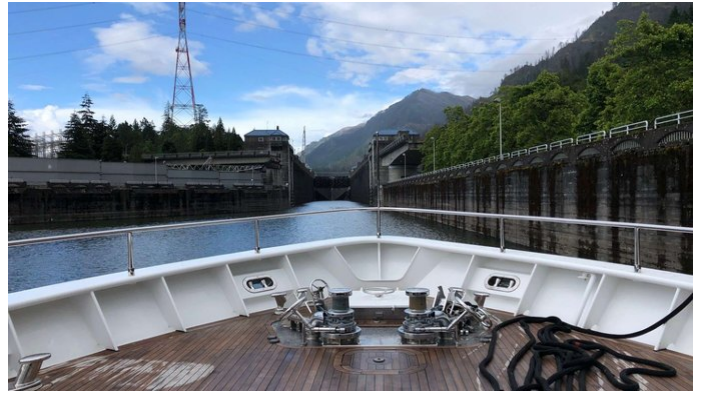

FOR MORE INFORMATION:

[CLICK HERE](#)

or SCAN QR CODE

MORE PHOTOS, VIDEO OR INTERACTIVE DECK PLANS:

[CLICK HERE](#)

SAMSARA YACHT CHARTER

Superyacht SAMSARA was built in 2017 by Maxi. She is a 30.2m / 99'1 Overing 100 motor yacht with exterior design by Jon Overing and interior styling by Espinosa Yacht Design . Samsara offers accommodation for up to 8 guests in 4 cabins with additional room for her crew of . She features a variety of amenities to ensure comfortable charter vacations, including, BBQ, Air Conditioning, WiFi connection on board, At Anchor Stabilizers & Sunpads. She also carries an impressive collection of toys as listed below.

SAMSARA AMENITIES & TOYS

Wi-Fi

At-Anchor Stabilizers

Sunpads

Air Conditioning

BBQ

For a full up-to-date list of leisure facilities or amenities onboard Motor Yacht Samsara please contact your Yacht Charter Broker prior to booking your vacation. If there is a particular water toy that you would like, but it is not listed, then it may be possible to rent this equipment for you.