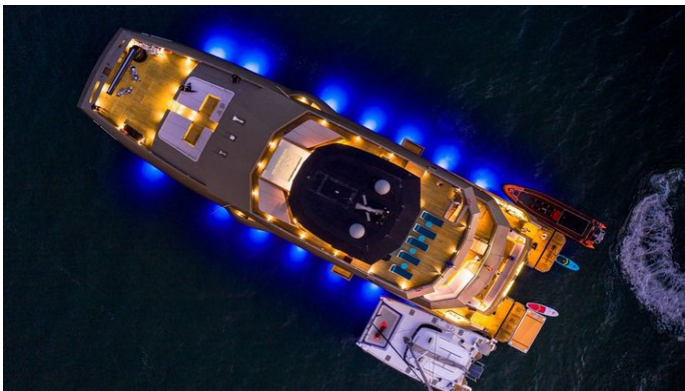

YU FENG ZHE 1

Yacht Charter Details for 'Yu Feng Zhe 1', the 43.1m Superyacht built by Heysea

SPECIFICATIONS

LENGTH
43.1m / 141'5

BEAM DRAFT
12m / 39'4 2.3m / 7'7

YEAR REFIT
2020

CRUISING SPEED
12 Knots

ACCOMMODATION

or SCAN QR CODE

MORE PHOTOS, VIDEO OR INTERACTIVE DECK PLANS:

[CLICK HERE](#)

YU FENG ZHE 1 YACHT CHARTER

Superyacht YU FENG ZHE 1 was built in 2020 by Heysea. She is a 43.1m / 141'5 Custom motor yacht with exterior design by Heysea and interior styling by Heysea . Yu Feng Zhe 1 offers accommodation for up to 12 guests in 5 cabins with additional room for her crew of 7. She features a variety of amenities to ensure comfortable charter vacations. She also carries an impressive collection of toys as listed below.

YU FENG ZHE 1 AMENITIES & TOYS

Underwater Lights

Sun Deck

Wi-Fi

Swimming Platform

Deck Jacuzzi

Spa

Gym