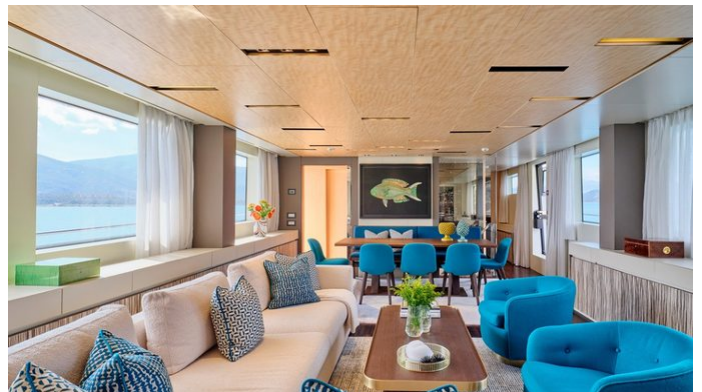

FOR MORE INFORMATION:

[CLICK HERE](#) 

or SCAN QR CODE

MORE PHOTOS, VIDEO OR INTERACTIVE DECK PLANS:

[CLICK HERE](#)

RARE DIAMOND YACHT CHARTER

Superyacht RARE DIAMOND was built in 2011 by Sanlorenzo. She is a 32.31m / 106' SL104 motor yacht with exterior design by Sanlorenzo and interior styling by Della Role Design . Rare Diamond offers accommodation for up to 11 guests in 5 cabins with additional room for her crew of 6. She features a variety of amenities to ensure comfortable charter vacations. She also carries an impressive collection of toys as listed below.

RARE DIAMOND AMENITIES & TOYS

Exterior Bar

Sun Deck

Wi-Fi

Hydraulic Swim Platform

Air Conditioning

Satellite TV

For a full up-to-date list of leisure facilities or amenities onboard Motor Yacht Rare Diamond please contact your Yacht Charter Broker prior to booking your vacation. If there is a particular water toy that you would like, but it is not listed, then it may be possible to rent this equipment for you.