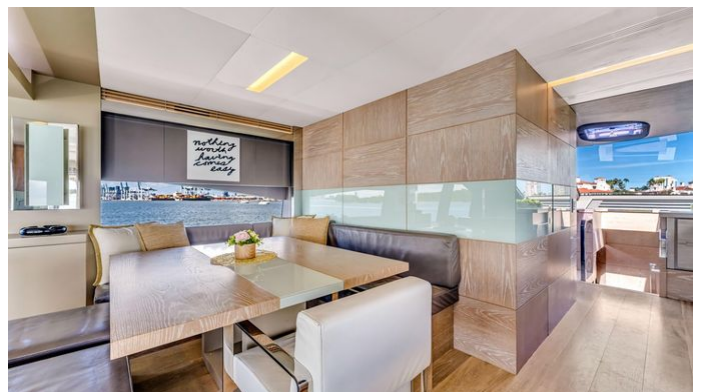

MORE PHOTOS, VIDEO OR INTERACTIVE DECK PLANS:

[CLICK HERE](#)

SEADUCTION YACHT CHARTER

Superyacht SEADUCTION was built in 2016 by Astondoa. She is a 24.92m / 81'9 80 GLX motor yacht with exterior design by Astondoa and interior styling by Cristiano Gatto Design . Seaduction offers accommodation for up to 8 guests in 4 cabins with additional room for her crew of 2. She features a variety of amenities to ensure comfortable charter vacations. She also carries an impressive collection of toys as listed below.

SEADUCTION AMENITIES & TOYS

Wi-Fi

Ipod Docking

BBQ

Satellite TV

For a full up-to-date list of leisure facilities or amenities onboard Motor Yacht Seaduction please contact your Yacht Charter Broker prior to booking your vacation. If there is a particular water toy that you would like, but it is not listed, then it may be possible to rent this equipment for you.