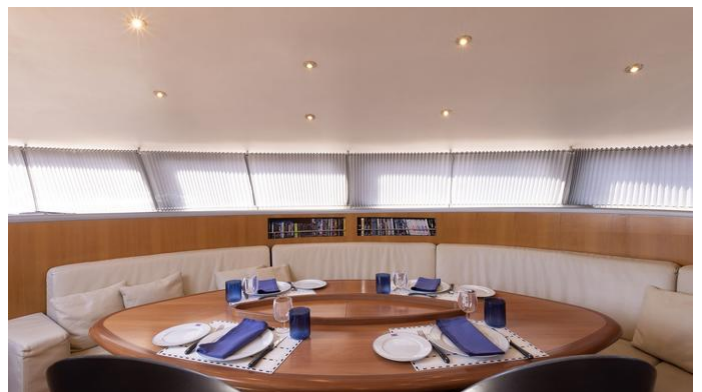

FOR MORE INFORMATION:

[CLICK HERE](#) 

or SCAN QR CODE

MORE PHOTOS, VIDEO OR INTERACTIVE DECK PLANS:

[CLICK HERE](#)

MELITI YACHT CHARTER

Superyacht MELITI was built in 2004 by Garcia. She is a 26.31m / 86'4 motor yacht with exterior design by Bernard Nivelt and interior styling by Pierre Frutschi . Meliti offers accommodation for up to 6 guests in 3 cabins with additional room for her crew of 4. She features a variety of amenities to ensure comfortable charter vacations. She also carries an impressive collection of toys as listed below.

MELITI AMENITIES & TOYS

Wi-Fi

Swimming Platform

Diving Platform

Air Conditioning

For a full up-to-date list of leisure facilities or amenities onboard Motor Yacht Meliti please contact your Yacht Charter Broker prior to booking your vacation. If there is a particular water toy that you would like, but it is not listed, then it may be possible to rent this equipment for you.