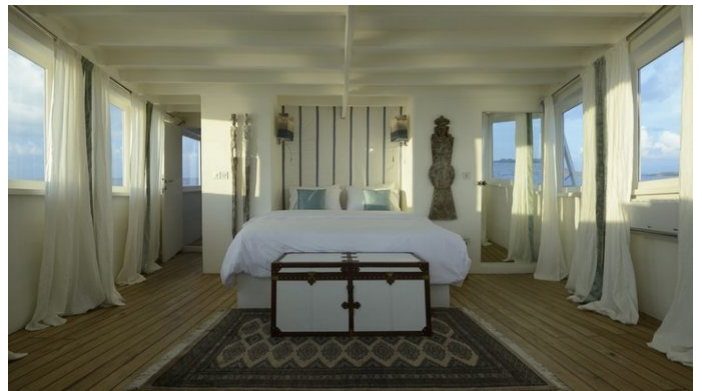

YEAR REFIT
2013

CRUISING SPEED
0 Knots

ACCOMMODATION

GUESTS	CABINS	CREW
2	1	7

CABIN CONFIGURATION
1 Master

CHARTER RATES

SUMMER
POA

WINTER
POA

Details correct as of 19 Sep, 2024

FOR MORE INFORMATION:

[CLICK HERE](#) 

or SCAN QR CODE

MORE PHOTOS, VIDEO OR INTERACTIVE DECK PLANS:

[CLICK HERE](#)

ALEXA YACHT CHARTER

Superyacht ALEXA was built in 2013 by Dream Boat Builders Indonesia. She is a 31m / 101'8 Custom motor/sailer yacht with exterior design by . Alexa offers accommodation for up to 2 guests in 1 cabins with additional room for her crew of 7. She features a variety of amenities to ensure comfortable charter vacations, including, Air Conditioning & Sunpads. She also carries an impressive collection of toys as listed below.

ALEXA AMENITIES & TOYS

Wi-Fi

Sunpads

Air Conditioning

For a full up-to-date list of leisure facilities or amenities onboard Motor/Sailer Yacht Alexa please contact your Yacht Charter Broker prior to booking your vacation. If there is a particular water toy that you would like, but it is not listed, then it may be possible to rent this equipment for you.