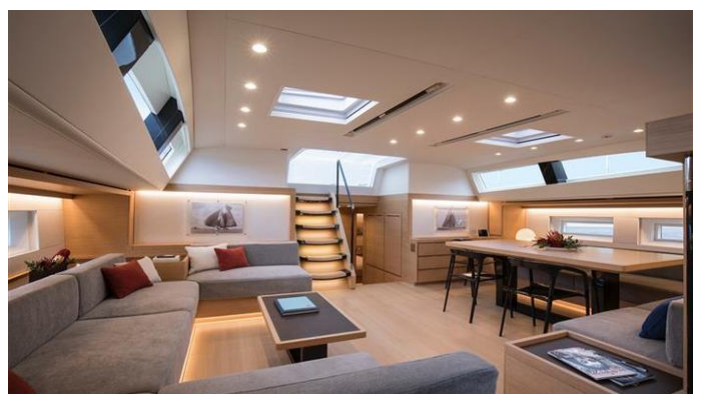

FOR MORE INFORMATION:

[CLICK HERE](#)

or SCAN QR CODE

MORE PHOTOS, VIDEO OR INTERACTIVE DECK PLANS:

[CLICK HERE](#)

WOLFHOUND YACHT CHARTER

Superyacht WOLFHOUND was built in 2018 by Southern Wind. She is a 32.27m / 105'10 SW105 sail yacht with exterior design by Nauta Design and interior styling by Nauta Design . Wolfhound offers accommodation for up to 8 guests in 4 cabins with additional room for her crew of 5. She features a variety of amenities to ensure comfortable charter vacations. She also carries an impressive collection of toys as listed below.