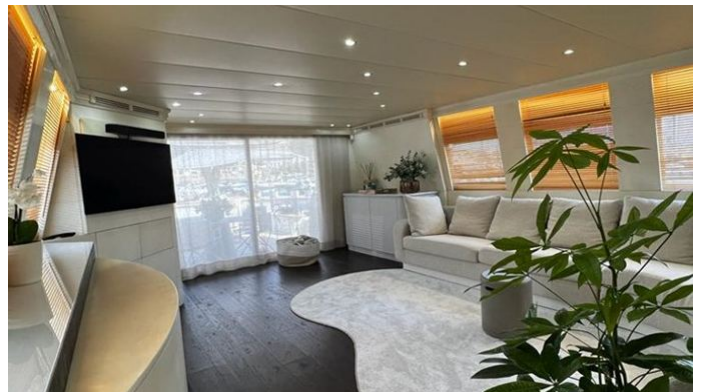

MORE PHOTOS, VIDEO OR INTERACTIVE DECK PLANS:

[CLICK HERE](#)

DEA ONE YACHT CHARTER

Superyacht DEA ONE was built in 2003 by Antago Yachts. She is a 27.99m / 91'10 motor yacht with exterior design by Fulvio de Simoni and interior styling by Antago Yachts . Dea One offers accommodation for up to 8 guests in 4 cabins with additional room for her crew of 4. She features a variety of amenities to ensure comfortable charter vacations. She also carries an impressive collection of toys as listed below.

DEA ONE AMENITIES & TOYS

Wi-Fi

Swimming Platform

Sunpads

Air Conditioning

For a full up-to-date list of leisure facilities or amenities onboard Motor Yacht Dea One please contact your Yacht Charter Broker prior to booking your vacation. If there is a particular water toy that you would like, but it is not listed, then it may be possible to rent this equipment for you.