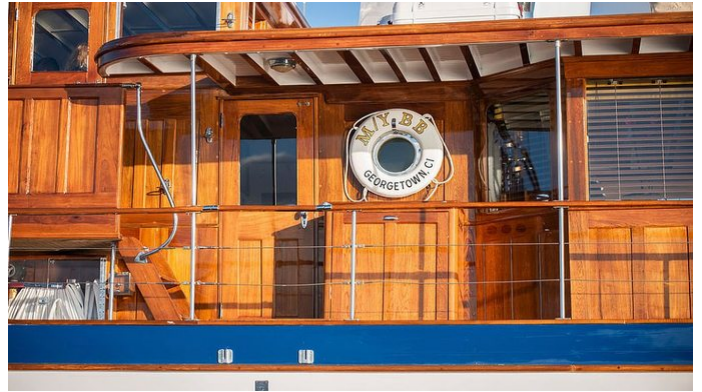

TIMELESS

Yacht Charter Details for 'Timeless', the 24m Superyacht built by Trumpy

SPECIFICATIONS

LENGTH
24m / 78'9"

BEAM DRAFT
5.49m / 18' 1.45m / 4'9"

YEAR REFIT
1947 2022

CRUISING SPEED
10 Knots

ACCOMMODATION

or SCAN QR CODE

MORE PHOTOS, VIDEO OR INTERACTIVE DECK PLANS:

 [CLICK HERE](#)

TIMELESS YACHT CHARTER

Superyacht TIMELESS was built in 1947 by Trumpy. She is a 24m / 78'9 Custom motor yacht with exterior design by John Trumpy . Timeless offers accommodation for up to 6 guests in 3 cabins with additional room for her crew of 3. She features a variety of amenities to ensure comfortable charter vacations. She also carries an impressive collection of toys as listed below.