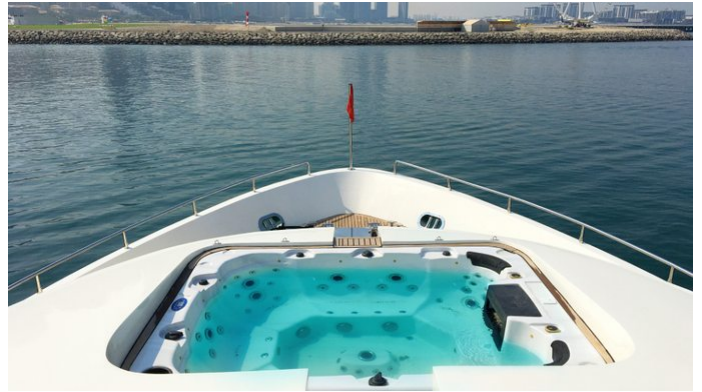

STARDOM

Yacht Charter Details for 'Stardom', the 43m Superyacht built by Al Shahali Marine

SPECIFICATIONS

LENGTH
43m / 141'1

BEAM DRAFT
7.89m / 25'11 1.82m / 6'

YEAR REFIT
2022

CRUISING SPEED
0 Knots

ACCOMMODATION

GUESTS	CABINS	CREW
10	5	10

CABIN CONFIGURATION
1 Master 2 VIP
2 Twin

CHARTER RATES

SUMMER
POA

Details correct as of 19 Sep, 2024

FOR MORE INFORMATION:

[CLICK HERE](#) 

or SCAN QR CODE

MORE PHOTOS, VIDEO OR INTERACTIVE DECK PLANS:

[CLICK HERE](#)

STARDOM YACHT CHARTER

Superyacht STARDOM was built in 2022 by Al Shahali Marine. She is a 43m / 141'1 AS 130 motor yacht with exterior design by . Stardom offers accommodation for up to 10 guests in 5 cabins with additional room for her crew of 10. She features a variety of amenities to ensure comfortable charter vacations. She also carries an impressive collection of toys as listed below.

STARDOM AMENITIES & TOYS

For a full up-to-date list of leisure facilities or amenities onboard Motor Yacht Stardom please contact your Yacht Charter Broker prior to booking your vacation. If there is a particular water toy that you would like, but it is not listed, then it may be possible to rent this equipment for you.