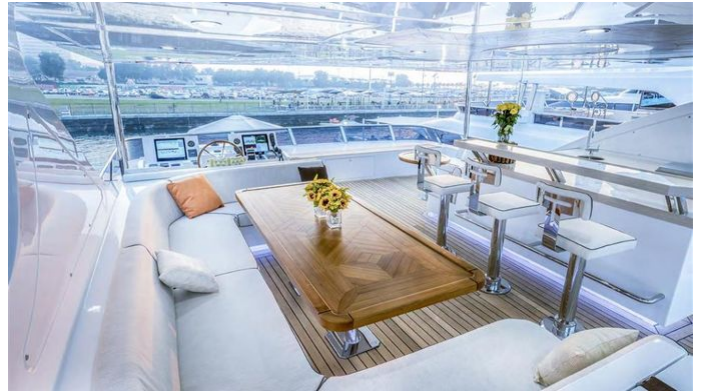

ACCOMMODATION

GUESTS CABINS CREW
10 5 6

CABIN CONFIGURATION

CHARTER RATES

SUMMER
from
\$140,000 / week + expenses

WINTER
from
\$140,000 / week + expenses

Details correct as of 10 Nov, 2024

FOR MORE INFORMATION:

[CLICK HERE](#) 

or SCAN QR CODE

MORE PHOTOS, VIDEO OR INTERACTIVE DECK PLANS:

[CLICK HERE](#)

PERSISTENCE YACHT CHARTER

Superyacht PERSISTENCE was built in 2017 by Gulf Craft. She is a 38.1m / 125' Majesty 125 motor yacht with exterior design by Gulf Craft and interior styling by Gulf Craft . Persistence offers accommodation for up to 10 guests in 5 cabins with additional room for her crew of 6. She features a variety of amenities to ensure comfortable charter vacations, including, Air Conditioning, Exterior Bar, Jacuzzi (on deck), Sun Deck, Sunpads & Tender Garage. She also carries an impressive collection of toys as listed below.

PERSISTENCE AMENITIES & TOYS

Tender Garage

Exterior Bar

Sun Deck

Outdoor Shower

Wi-Fi

Swimming Platform

Sunpads

Deck Jacuzzi

Air Conditioning

BBQ

For a full up-to-date list of leisure facilities or amenities onboard Motor Yacht Persistence please contact your Yacht Charter Broker prior to booking your vacation. If there is a particular water toy that you would like, but it is not listed, then it may be possible to rent this equipment for you.