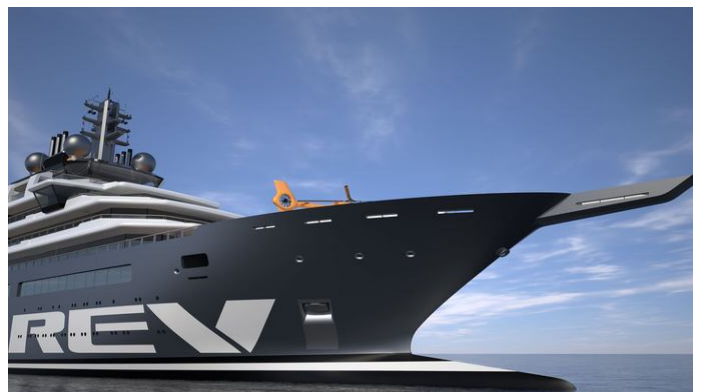

YachtCharterFleet

THE SMARTEST WAY TO SEARCH

REV OCEAN

Yacht Charter Details for 'REV Ocean', the 195m Superyacht built by Vard

SPECIFICATIONS

LENGTH
195m / 639'9

BEAM DRAFT
22m / 72'2 5.25m / 17'3

YEAR REFIT
2025

or SCAN QR CODE

MORE PHOTOS, VIDEO OR INTERACTIVE DECK PLANS:

[CLICK HERE](#)

REV OCEAN YACHT CHARTER

Superyacht REV OCEAN was built in 2025 by Vard. She is a 195m / 639'9 Custom motor yacht with exterior design by Espen Oeino and interior styling by H2 Yacht Design . REV Ocean offers accommodation for up to 28 guests in 18 cabins with additional room for her crew of 50. She features a variety of amenities to ensure comfortable charter vacations, including, At Anchor Stabilizers, Dynamic Positioning, Helipad, Cinema, Conference Facilities, GYM, Elevator / Lift, Observation Lounge, Submarine Garage, Air Conditioning & Deck Jacuzzi. She also carries an impressive collection of toys as listed below.