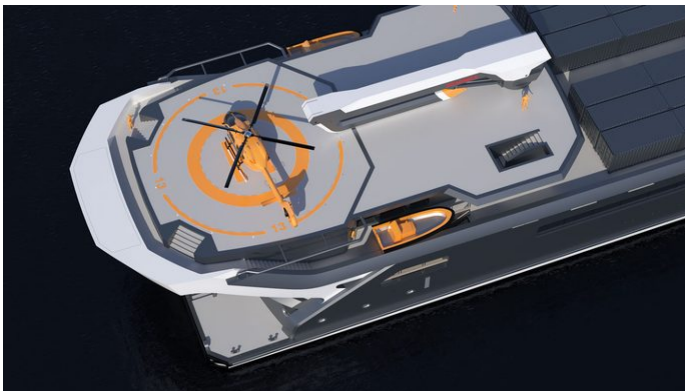

YachtCharterFleet

THE SMARTEST WAY TO SEARCH

REV OCEAN

Yacht Charter Details for 'REV Ocean', the 195m Superyacht built by Vard

SPECIFICATIONS

LENGTH
195m / 639'9

BEAM DRAFT
22m / 72'2 5.25m / 17'3

YEAR REFIT
2025

CRUISING SPEED
11 Knots

ACCOMMODATION

GUESTS CABINS CREW
28 18 50

CABIN CONFIGURATION

CHARTER RATES

Details correct as of 19 Sep, 2024

FOR MORE INFORMATION:

[CLICK HERE](#) 

or SCAN QR CODE

MORE PHOTOS, VIDEO OR INTERACTIVE DECK PLANS:

[CLICK HERE](#)

REV OCEAN YACHT CHARTER

Superyacht REV OCEAN was built in 2025 by Vard. She is a 195m / 639'9 Custom motor yacht with exterior design by Espen Oeino and interior styling by H2 Yacht Design . REV Ocean offers accommodation for up to 28 guests in 18 cabins with additional room for her crew of 50. She features a variety of amenities to ensure comfortable charter vacations, including, At Anchor Stabilizers, Dynamic Positioning, Helipad, Cinema, Conference Facilities, GYM, Elevator / Lift, Observation Lounge, Submarine Garage, Air Conditioning & Deck Jacuzzi. She also carries an impressive collection of toys as listed below.

REV OCEAN AMENITIES & TOYS

Jacuzzi

Dynamic Positioning

Observation Lounge

Submarine Garage

At-Anchor Stabilizers

Conference Room

Movie Theatre