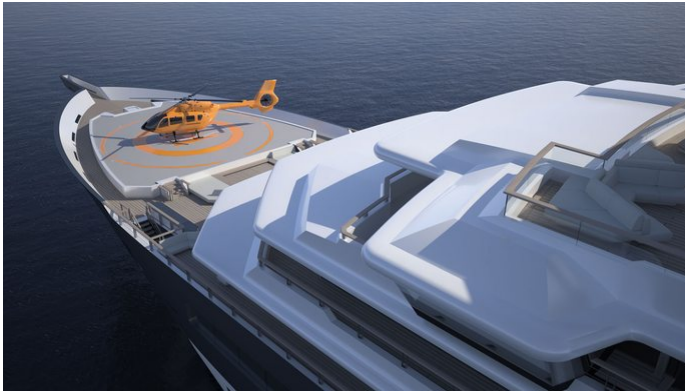

YachtCharterFleet

THE SMARTEST WAY TO SEARCH

REV OCEAN

Yacht Charter Details for 'REV Ocean', the 195m Superyacht built by Vard

SPECIFICATIONS

LENGTH
195m / 639'9

BEAM DRAFT
22m / 72'2 5.25m / 17'3

YEAR REFIT
2025

CRUISING SPEED
11 Knots

ACCOMMODATION

GUESTS CABINS CREW
28 18 50

CABIN CONFIGURATION

CHARTER RATES

Details correct as of 19 Sep, 2024

FOR MORE INFORMATION:

[CLICK HERE](#) 

or SCAN QR CODE

MORE PHOTOS, VIDEO OR INTERACTIVE DECK PLANS:

[CLICK HERE](#)

REV OCEAN YACHT CHARTER

Superyacht REV OCEAN was built in 2025 by Vard. She is a 195m / 639'9 Custom motor yacht with exterior design by Espen Oeino and interior styling by H2 Yacht Design . REV Ocean offers accommodation for up to 28 guests in 18 cabins with additional room for her crew of 50. She features a variety of amenities to ensure comfortable charter vacations, including, At Anchor Stabilizers, Dynamic Positioning, Helipad, Cinema, Conference Facilities, GYM, Elevator / Lift, Observation Lounge, Submarine Garage, Air Conditioning & Deck Jacuzzi. She also carries an impressive collection of toys as listed below.

REV OCEAN AMENITIES & TOYS

Jacuzzi

Dynamic Positioning

Observation Lounge

Submarine Garage

At-Anchor Stabilizers

Conference Room

Movie Theatre