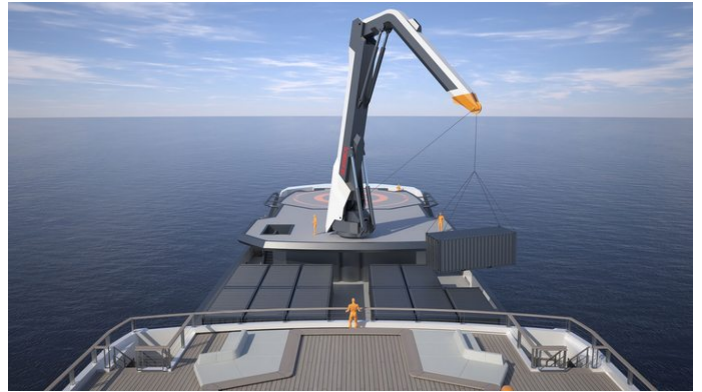

YachtCharterFleet

THE SMARTEST WAY TO SEARCH

REV OCEAN

Yacht Charter Details for 'REV Ocean', the 195m Superyacht built by Vard

SPECIFICATIONS

LENGTH
195m / 639'9

BEAM DRAFT
22m / 72'2 5.25m / 17'3

YEAR REFIT
2025

CRUISING SPEED
11 Knots

ACCOMMODATION

GUESTS CABINS CREW
28 18 50

CABIN CONFIGURATION

CHARTER RATES

Details correct as of 19 Sep, 2024

FOR MORE INFORMATION:

[CLICK HERE](#) 

or SCAN QR CODE

MORE PHOTOS, VIDEO OR INTERACTIVE DECK PLANS:

[CLICK HERE](#)

REV OCEAN YACHT CHARTER

Superyacht REV OCEAN was built in 2025 by Vard. She is a 195m / 639'9 Custom motor yacht with exterior design by Espen Oeino and interior styling by H2 Yacht Design . REV Ocean offers accommodation for up to 28 guests in 18 cabins with additional room for her crew of 50. She features a variety of amenities to ensure comfortable charter vacations, including, At Anchor Stabilizers, Dynamic Positioning, Helipad, Cinema, Conference Facilities, GYM, Elevator / Lift, Observation Lounge, Submarine Garage, Air Conditioning & Deck Jacuzzi. She also carries an impressive collection of toys as listed below.

REV OCEAN AMENITIES & TOYS

Jacuzzi

Dynamic Positioning

Observation Lounge

Submarine Garage

At-Anchor Stabilizers

Conference Room

Movie Theatre