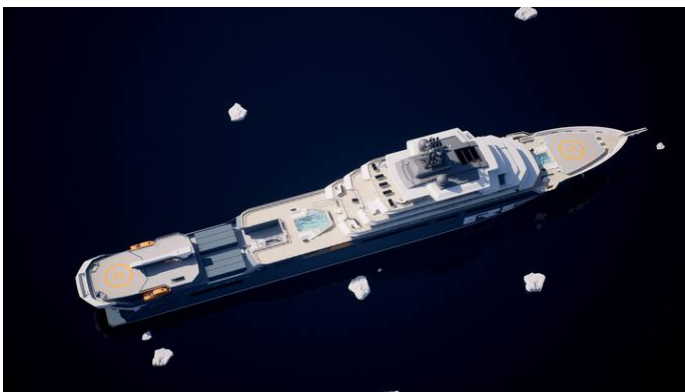

YachtCharterFleet

THE SMARTEST WAY TO SEARCH

REV OCEAN

Yacht Charter Details for 'REV Ocean', the 195m Superyacht built by Vard

SPECIFICATIONS

LENGTH
195m / 639'9

BEAM DRAFT
22m / 72'2 5.25m / 17'3

YEAR REFIT
2025

CRUISING SPEED
11 Knots

ACCOMMODATION

GUESTS CABINS CREW
28 18 50

CABIN CONFIGURATION

CHARTER RATES

Details correct as of 19 Sep, 2024

FOR MORE INFORMATION:

[CLICK HERE](#) 

or SCAN QR CODE

MORE PHOTOS, VIDEO OR INTERACTIVE DECK PLANS:

[CLICK HERE](#)

REV OCEAN YACHT CHARTER

Superyacht REV OCEAN was built in 2025 by Vard. She is a 195m / 639'9 Custom motor yacht with exterior design by Espen Oeino and interior styling by H2 Yacht Design . REV Ocean offers accommodation for up to 28 guests in 18 cabins with additional room for her crew of 50. She features a variety of amenities to ensure comfortable charter vacations, including, At Anchor Stabilizers, Dynamic Positioning, Helipad, Cinema, Conference Facilities, GYM, Elevator / Lift, Observation Lounge, Submarine Garage, Air Conditioning & Deck Jacuzzi. She also carries an impressive collection of toys as listed below.